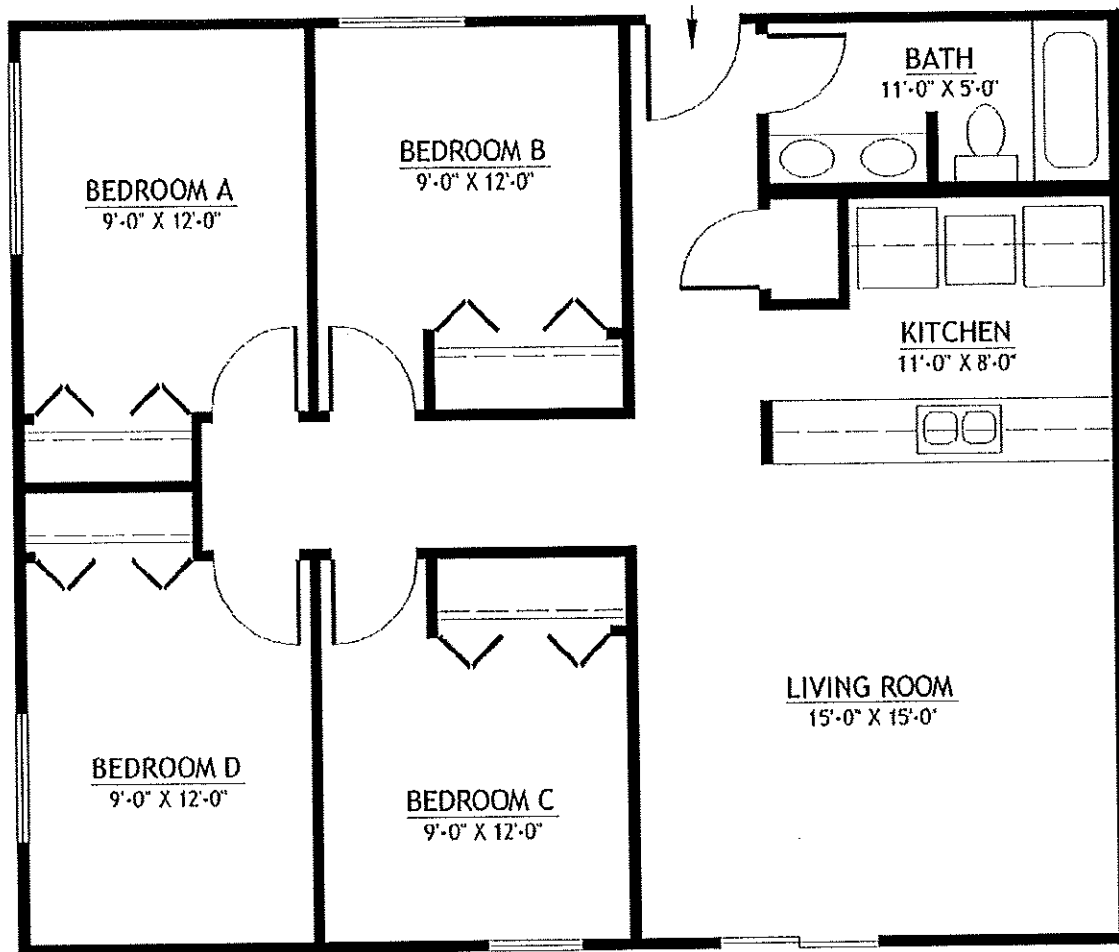

Cron Management LLC

117 Center Street • East Lansing, Michigan 48823 • 517-351-1177 • Fax 517-351-8506
E-mail: cronmgt@cronmgt.com • Website: www.cronmgt.com

Treehouse West II

227 Beal Street

Property Management
Real Estate Brokerage
Contracting & Development