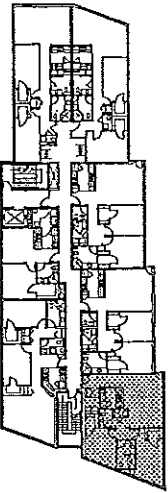

Stonehouse Village I

2 bedroom luxury apartment

605 E. Grand River
#8, 15, 22 (Unit B)

KEY

STONEHOUSE VILLAGE I FLOORPLAN

Stonehouse Village I
2 bedroom luxury apartment
605 E. Grand River
#9, 16, 23 (Unit D)

KEY

STONEHOUSE VILLAGE I
FLOORPLAN

Stonehouse Village I
2 bedroom luxury apartment
605 E. Grand River
#13, 20, 27 (Unit F)

KEY

STONEHOUSE VILLAGE I
FLOORPLAN