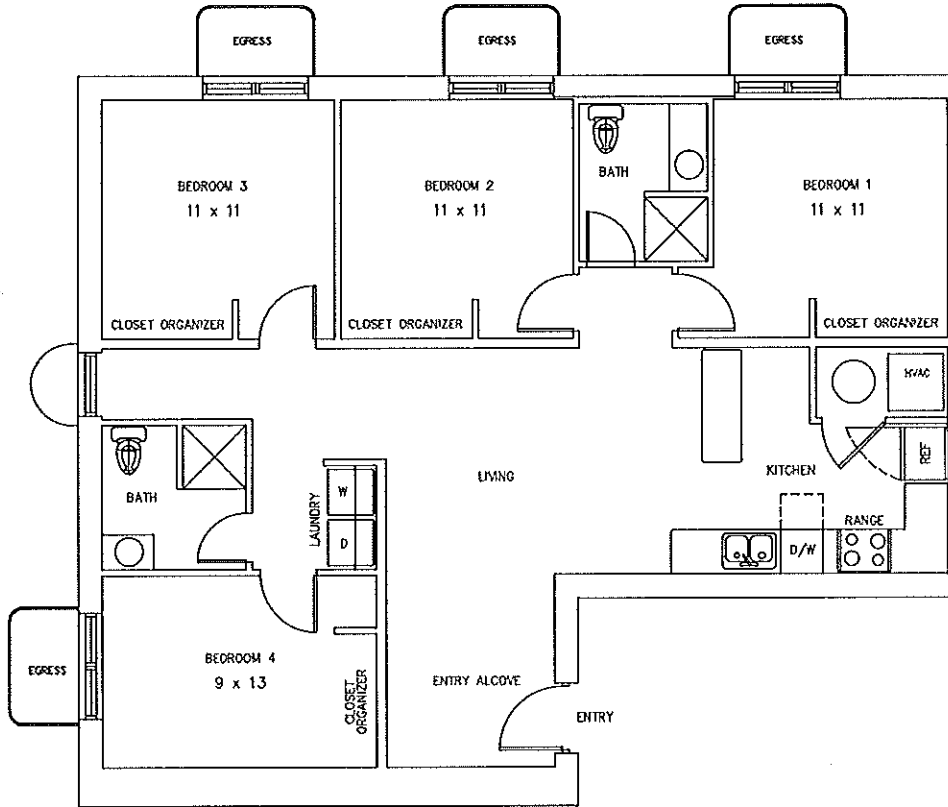

1.2.8
COLLINGWOOD
EAST LANSING, MI

APARTMENT 101-A

1,099 SF

CM
CRON LLC
MANAGEMENT
LEASING INFORMATION
(517) 351-1177
WWW.CRONMGT.COM

GARDEN LEVEL

GARDEN LEVEL

FIRST FLOOR

SECOND FLOOR

THIRD FLOOR

1.2.8

COLLINGWOOD

EAST LANSING, MI

APARTMENT 102-A

1,132 SF

LEASING INFORMATION
(517) 351-1177
WWW.CRONMGT.COM

GARDEN LEVEL

GARDEN LEVEL

FIRST FLOOR

SECOND FLOOR

THIRD FLOOR

1·2·8
COLLINGWOOD
EAST LANSING, MI

APARTMENT 301-A

1,119 SF

LEASING INFORMATION
(517) 351-1177
WWW.CRONMGT.COM

SECOND FLOOR

GARDEN LEVEL

FIRST FLOOR

SECOND FLOOR

THIRD FLOOR