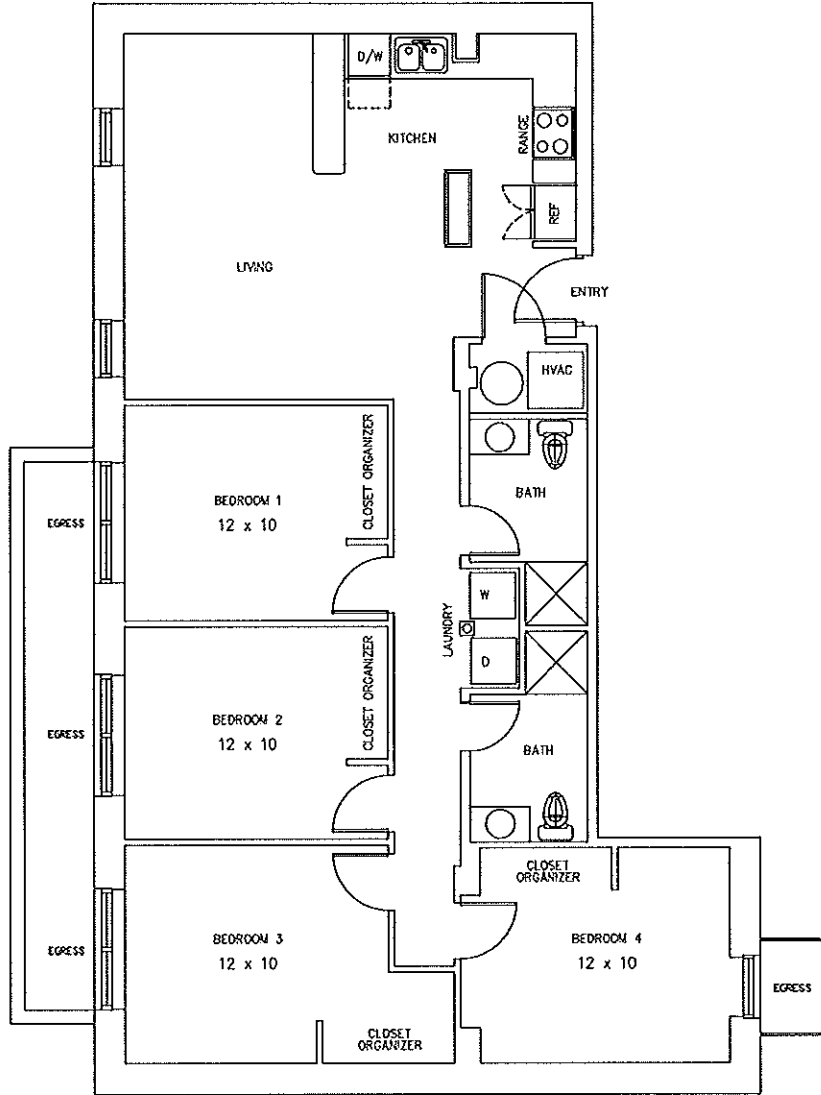

1.2.8
COLLINGWOOD
EAST LANSING, MI

APARTMENT 101-A

1,099 SF

CM
CRON LLC
MANAGEMENT
LEASING INFORMATION
(517) 351-1177
WWW.CRONMGT.COM

GARDEN LEVEL

GARDEN LEVEL

FIRST FLOOR

SECOND FLOOR

THIRD FLOOR

1.2.8

COLLINGWOOD

EAST LANSING, MI

APARTMENT 102-A

1,132 SF

LEASING INFORMATION
(517) 351-1177
WWW.CRONMGT.COM

GARDEN LEVEL

GARDEN LEVEL

FIRST FLOOR

SECOND FLOOR

THIRD FLOOR

1·2·8
COLLINGWOOD
EAST LANSING, MI

APARTMENT 301-A

1,119 SF

LEASING INFORMATION
(517) 351-1177
WWW.CRONMGT.COM

SECOND FLOOR

GARDEN LEVEL

FIRST FLOOR

SECOND FLOOR

THIRD FLOOR